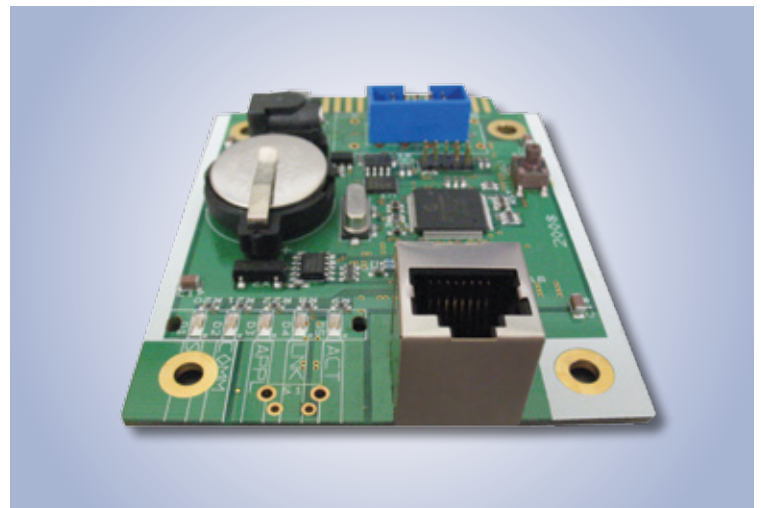

Remote System Monitoring with KACO watchDOG

This is the integrated monitoring feature our partners have asked us for. Coupled with the embedded digital control processor by KACO we have created a powerful monitoring tool that will accurately and reliably provide the most pertinent data that you need. Now it's even easier to know that your PV system is operating at it's optimum level. The **watchDOG** decreases costs and increases reliability to give you the most innovative monitoring solution in the solar marketplace.

The KACO **watchDOG** monitors PV system performance from inside the connection box housing. There is no need to purchase additional external hardware. All that is needed is an active Ethernet internet connection. The **watchDOG** will help to ensure that your system is performing to it's full potential.

Through the KACO **blueplanet** web portal you will be able to remotely view your current production, historical production data and production trends. Your status alarms can be configured to email you the moment that a problem arises. This will help to maximize system uptime, overall performance and increase savings.

The data can be accessed remotely by Performance Monitoring Reporting Service (PMRS) providers to report your system data for solar incentive reporting.

KACO watchDOG

Distributed by:

K A C O
new energy.

T: +1 (866) 522 6765 F: +1 (415) 931 1688
kacoinfo@kaco-newenergy.com
www.kaco-newenergy.com

Printed on 100% post consumer material