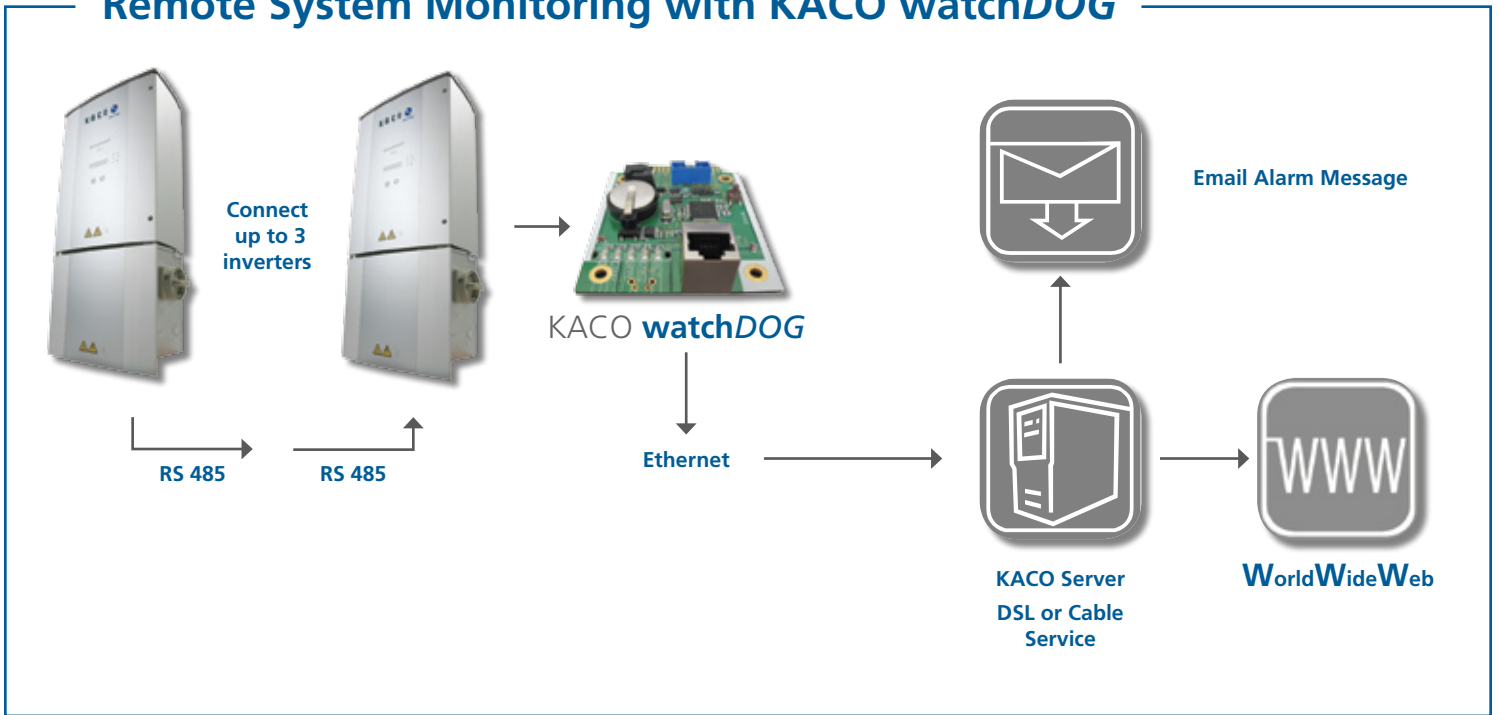

KACO **watchDOG**

features

- Inverter integrated monitoring card
- Easy field installation
- Accurate & reliable
- Production data can be exported to .csv format
- Have access to energy output graphs including hourly, daily, weekly, monthly and annual production graphs
- Voltage vs. Power output graphs available
- Data can be taken from individual inverters or from the entire system to increase data granularity
- Data can be configured for use by solar incentive program administrators and PMRS providers
- Technical assistance via telephone 9 - 5 Monday through Friday

K A C O

new energy.

Remote System Monitoring with KACO watchDOG

This is the integrated monitoring feature our partners have asked us for. Coupled with the embedded digital control processor by KACO we have created a powerful monitoring tool that will accurately and reliably provide the most pertinent data that you need. Now it's even easier to know that your PV system is operating at it's optimum level. The **watchDOG** decreases costs and increases reliability to give you the most innovative monitoring solution in the solar marketplace.

The KACO **watchDOG** monitors PV system performance from inside the connection box housing. There is no need to purchase additional external hardware. All that is needed is an active Ethernet internet connection. The **watchDOG** will help to ensure that your system is performing to it's full potential.

Through the KACO **blueplanet** web portal you will be able to remotely view your current production, historical production data and production trends. Your status alarms can be configured to email you the moment that a problem arises. This will help to maximize system uptime, overall performance and increase savings.