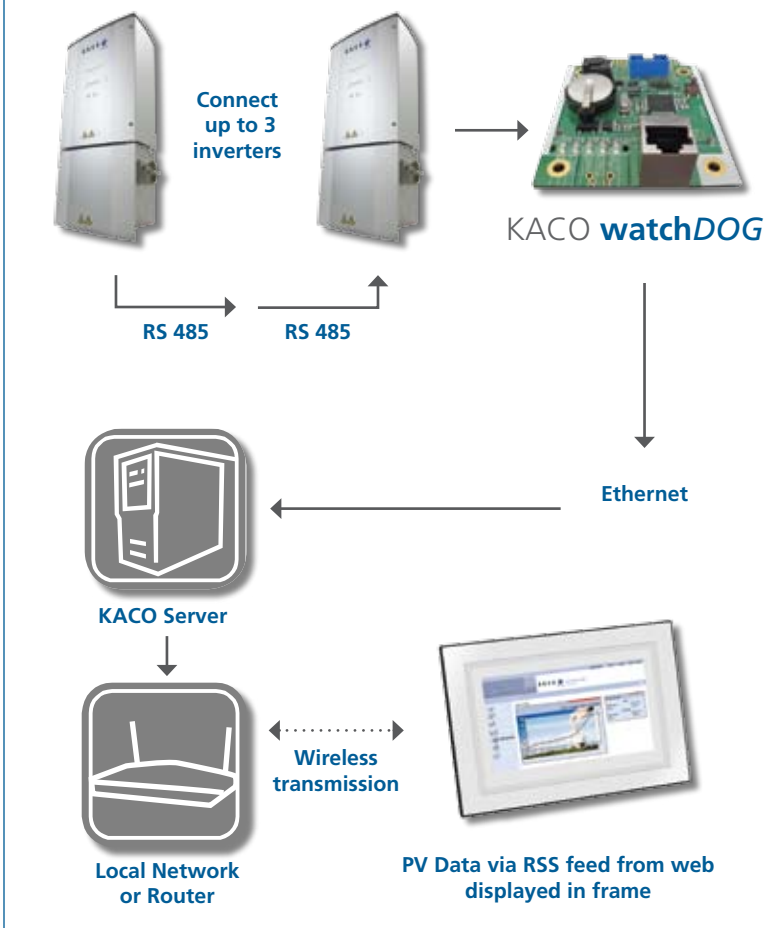

KACO *inSIGHT*

features

- Live RSS feed to your PV data
- Continuously updated information keeps you in the know about what's happening with your PV system
- 8" LCD screen standard with a 10" option
- Wi-Fi enabled monitoring device
- Receive data from multiple PV systems
- Upload personal pictures, music, movies and more from your PC
- Watch your PV data from anywhere in your home
- Access stock quotes, weather and more while you see how much electricity your PV system produces
- Historical and current PV data displayed
- Easily configure handheld and PDA devices like iPhone™

K A C O

new energy.

Monitoring with KACO inSIGHT

KACO inSIGHT

The KACO **inSIGHT** is the future of PV monitoring. A live RSS feed will continuously feed your real time PV data to this wireless picture frame. The KACO **inSIGHT** frame is the industry leader in wireless frame technology.

Make it easy to access your most important PV information with other cherished possessions including movies, pictures and music. The **inSIGHT** RSS feed and frame will make your PV system the most talked about and viewed possession in your home.

- Affordable and reliable wireless monitoring
- Live RSS feed to your PV data
- 8" LCD screen (10" option)
- Wi-Fi enabled monitoring device
- Receive data from multiple PV systems
- Upload personal pictures, music, movies and more from your PC
- Watch your PV data from anywhere in your home
- Access stock quotes, weather and more while you see how much electricity your PV system produces
- Historical and current PV data displayed